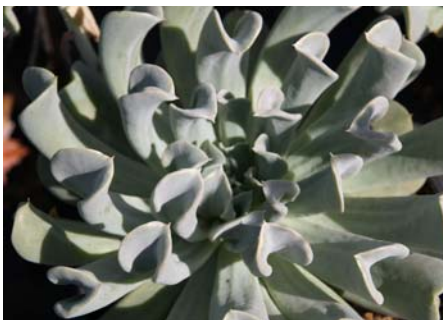

# Echeveria

**Echeveria secunda**

Echeveria is a large genus of succulents in the stonecrop family. Found from Texas south to Argentina, with many species indigenous to Mexico. These plants are characterized by rosettes of fleshy grey-green leaves, sometimes tinged with pink or red, that appear to glow in reflected light. They produce stems of pink, red or yellow bell-shaped flowers that contrast beautifully with their foliage color. Echeveria are commonly called "Hens and Chicks" for the way they produce numerous offsets that seem to gather around the mother plant. Drought-tolerant and easy to maintain, they are excellent in succulent gardens, rock gardens and in containers.

**Echeveria 'Topsy-Turvy'**

**Echeveria 'Afterglow' Flower**

**Echeveria 'Ruffles'**