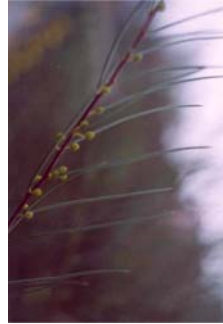

Acacia havilandii

Needle Wattle

Type: Shrub

Size: 8-12'H x 10-15'W

Exposure: Sun

Flower Color: Yellow

Bloom Time:

- Native to New South Wales and South Australia
- Glaucous, thin, needle-like leaves
- Open airy form
- Fast growing
- Prefers well drained soil
- Heat and drought tolerant