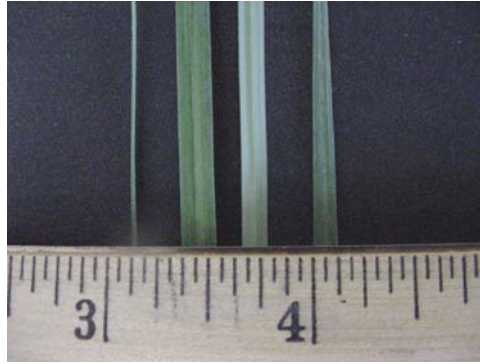

# Carex grayi

Gray's Sedge

**Type:** Sedge

**Size:** 1-3'H x 1-3'W

**Exposure:** Sun/Partial Sun

**Flower Color:** Green/Tan

**Bloom Time:** Spring

- Native to eastern North America
- Bright medium-green foliage
- Spiked seeds heads distinguish this sedge
- Dried flowers can be used in floral arrangements
- Clumping habit
- Winter dormant
- Can be used as a specimen or in mass plantings
- Prefers moist soil and full sun