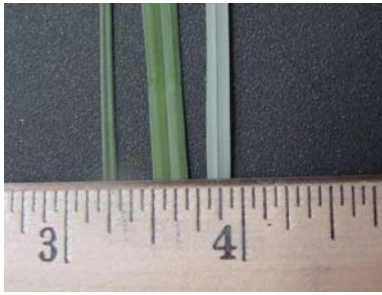

Carex nigra
Black Flowering Sedge

Type: Sedge
Size: 18-30”H x 1-2’W
Exposure: Sun/Partial Sun
Flower Color: Black/Brown
Bloom Time: Spring

- Native to Europe and coastal North America
- Highly variable species in the wild
- Vivid grey-green foliage
- Flowers are interesting but not showy
- Spreading habit, but not aggressive
- Evergreen in mild climates
- Excellent choice for water gardens
- Can be used as a groundcover
- Performs best with regular water